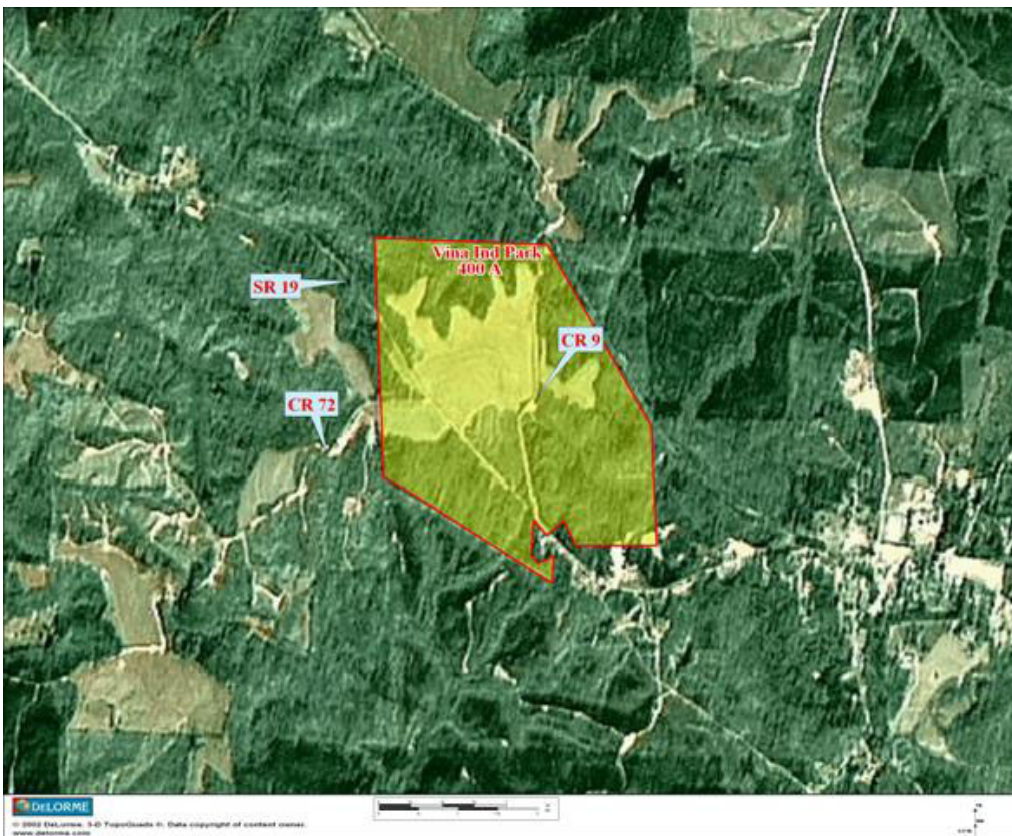

Site Profile

Alabama Site Selection Database

Vina Industrial Park

City: Vina

County: Franklin