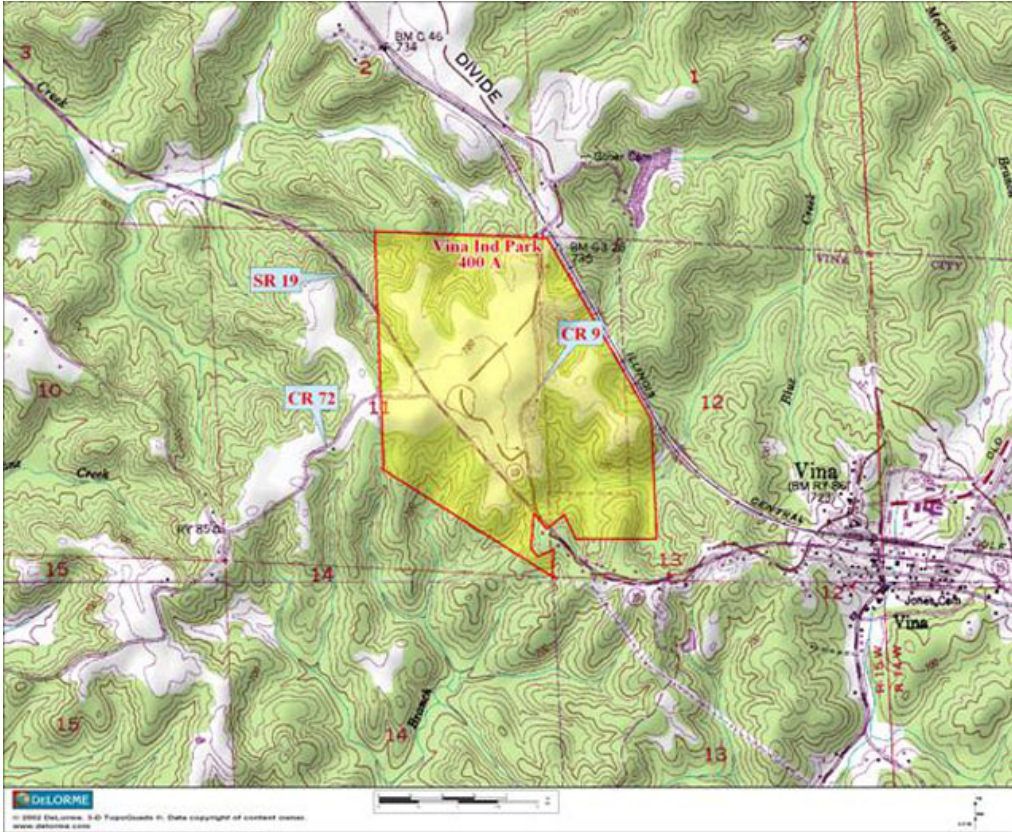

Site Profile

Alabama Site Selection Database

Vina Industrial Park

City: Vina

County: Franklin