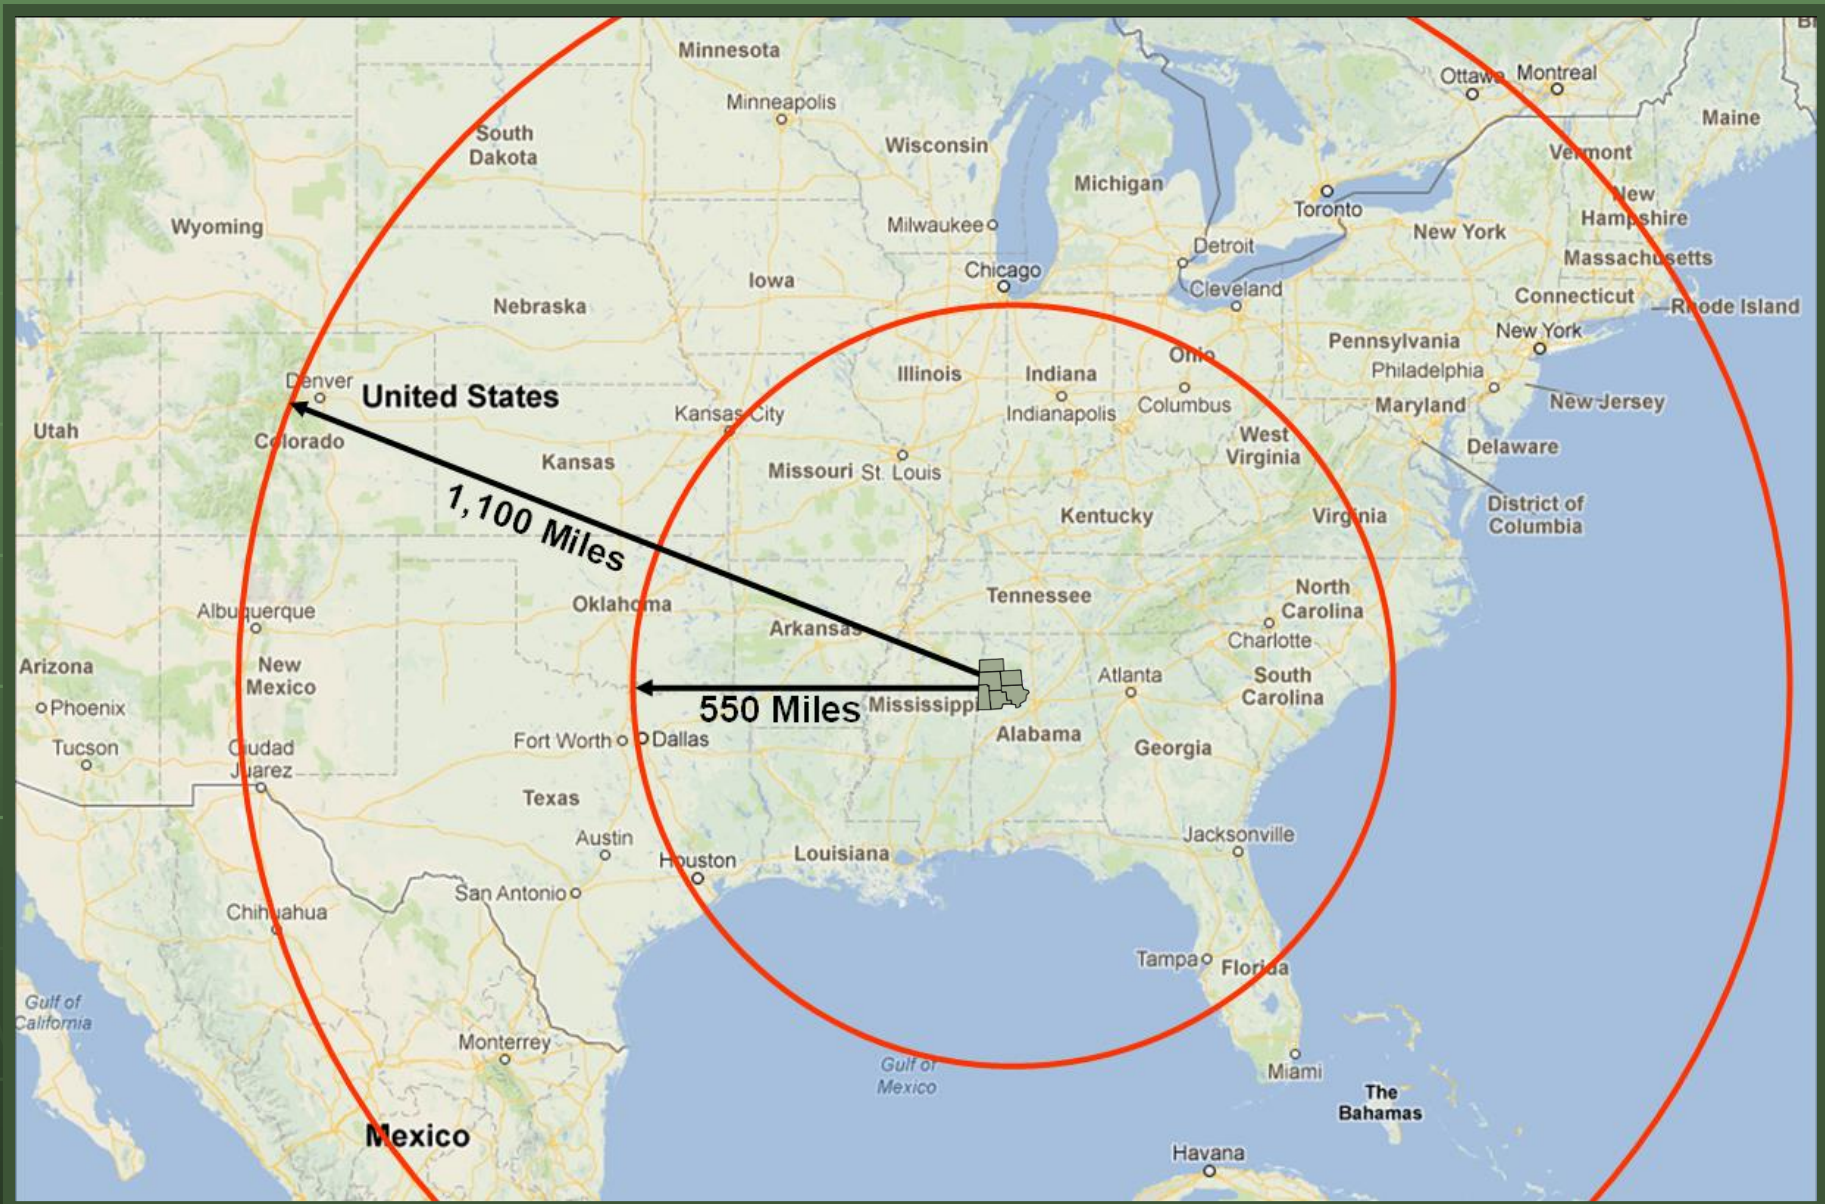

Based on 11 hour drive time in a 14 hour shift at an average speed of 50 mph.

**One & Two Day Commercial Driving Radius**